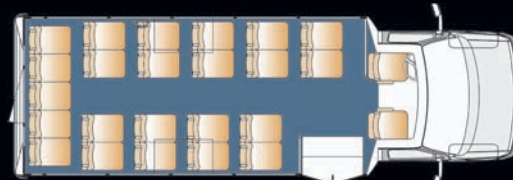

24 Passenger Plus Driver

Due to our commitment to product quality, specifications and options are subject to change without notice in the interest of product improvement and market changes.