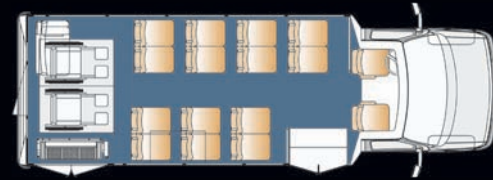

► Standard Interior Feature Highlights

- 93" interior width
- 80" interior ceiling to floor height on standard floor
- Curved sidewalls for added styling
- Floor and wall seat track for flexible seating
- Black ribbed rubber aisle with gray carpet under the seats
- 5/8" plywood flooring
- Ceiling and rear wall fabric for sound abatement
- FRP sidewalls for easy cleaning
- White step nosing
- 1.25" left hand vertical passenger assist rail at entry door
- Printed circuit board with automotive type fuses and LED trouble-shooting lights
- Incandescent driver and passenger area lighting

► Popular Option Highlights

- Stainless steel wheel inserts
- Interior LED lighting
- Luggage storage areas (overhead luggage racks with reading lights, interior luggage racks, rear storage area)
- Rear emergency door with window(s)
- Passenger area rear heat and air conditioning
- Complete rubber flooring
- Mid back and high back seating
- Seat belts
- Audio and video systems
- ADA and FMVSS compliant wheelchair lifts and securement systems

15 Passenger Plus 2 Wheelchair Positions
Plus Foldaway