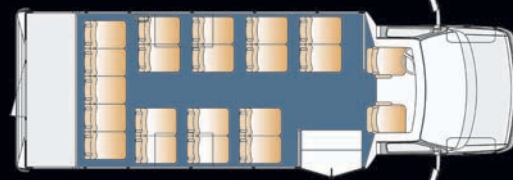

20 Passenger with Rear Luggage
Plus Driver